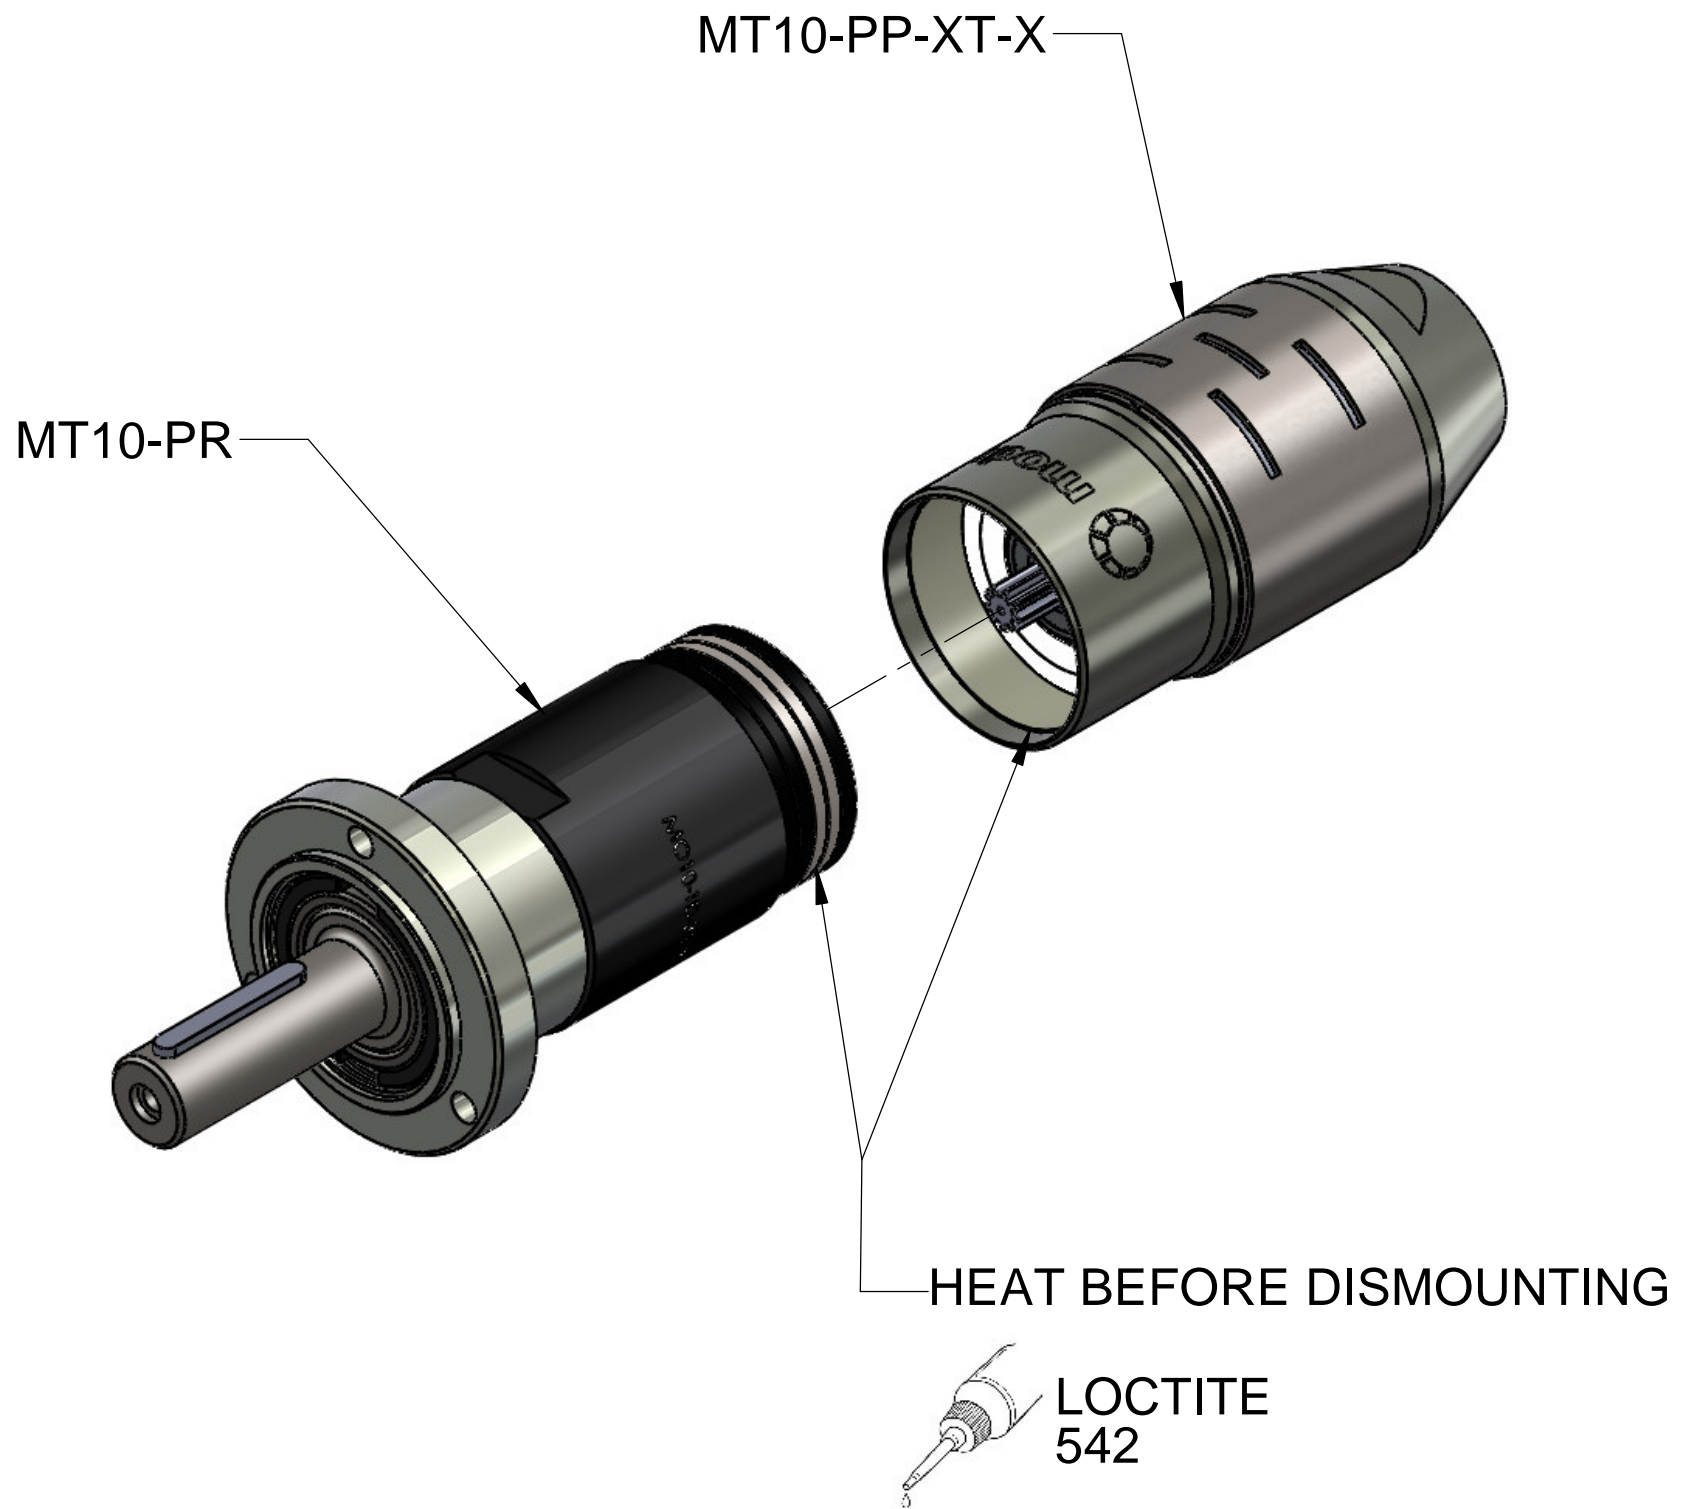

# AC303 MAINTENANCE KIT FOR "10 XT" SERIES

DESIGNATION	QTY
MO10-Co06	2x1=2
MO10-Co02	2x1=2
MO10-16	2x5=10
MO10-Co08	2x2=4
MO10-35	2x1=2
MO10-36	2x1=2
ADIN5417-55	2x1=2
MO10-Co14	2x1=2

1

# MT10 XT

# MT10-PP-XT-X