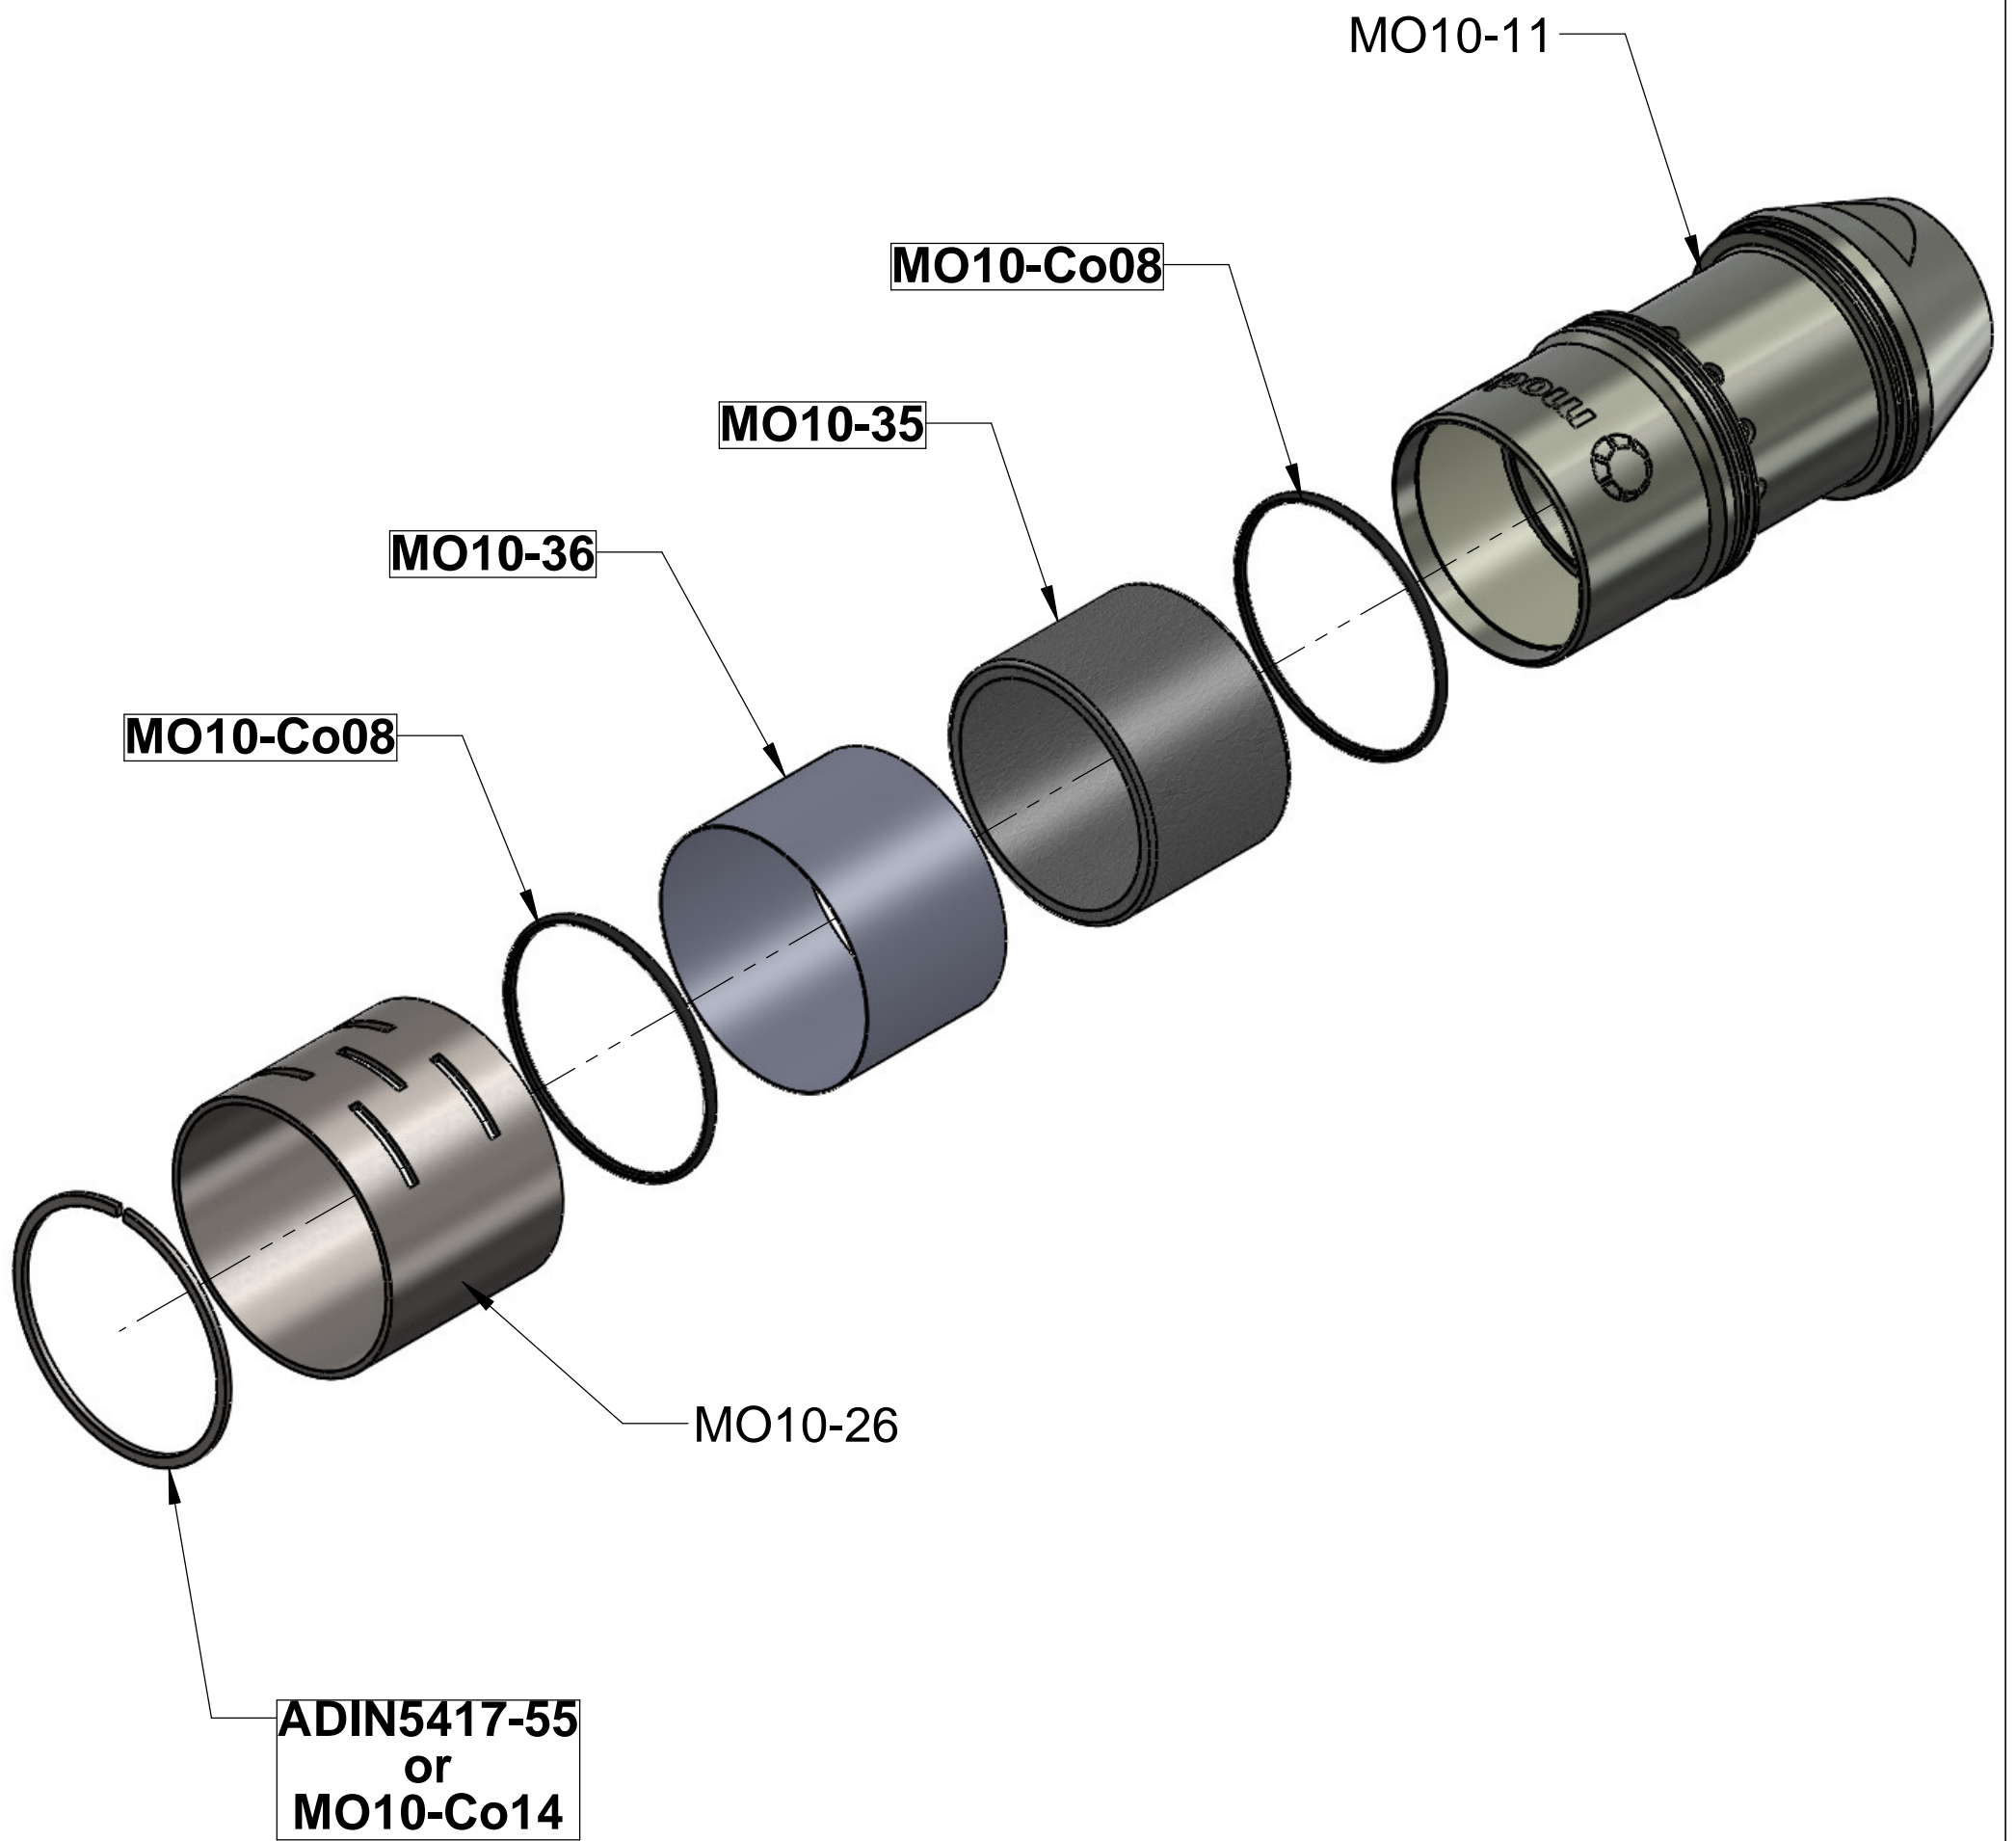

# AC303 MAINTENANCE KIT FOR "10 XT" SERIES

DESIGNATION	QTY
MO10-Co06	2x1=2
MO10-Co02	2x1=2
MO10-16	2x5=10
MO10-Co08	2x2=4
MO10-35	2x1=2
MO10-36	2x1=2
ADIN5417-55	2x1=2
MO10-Co14	2x1=2

1

# MT10 XT

# MT10-PP-XT-X

# SE-MO10-XX