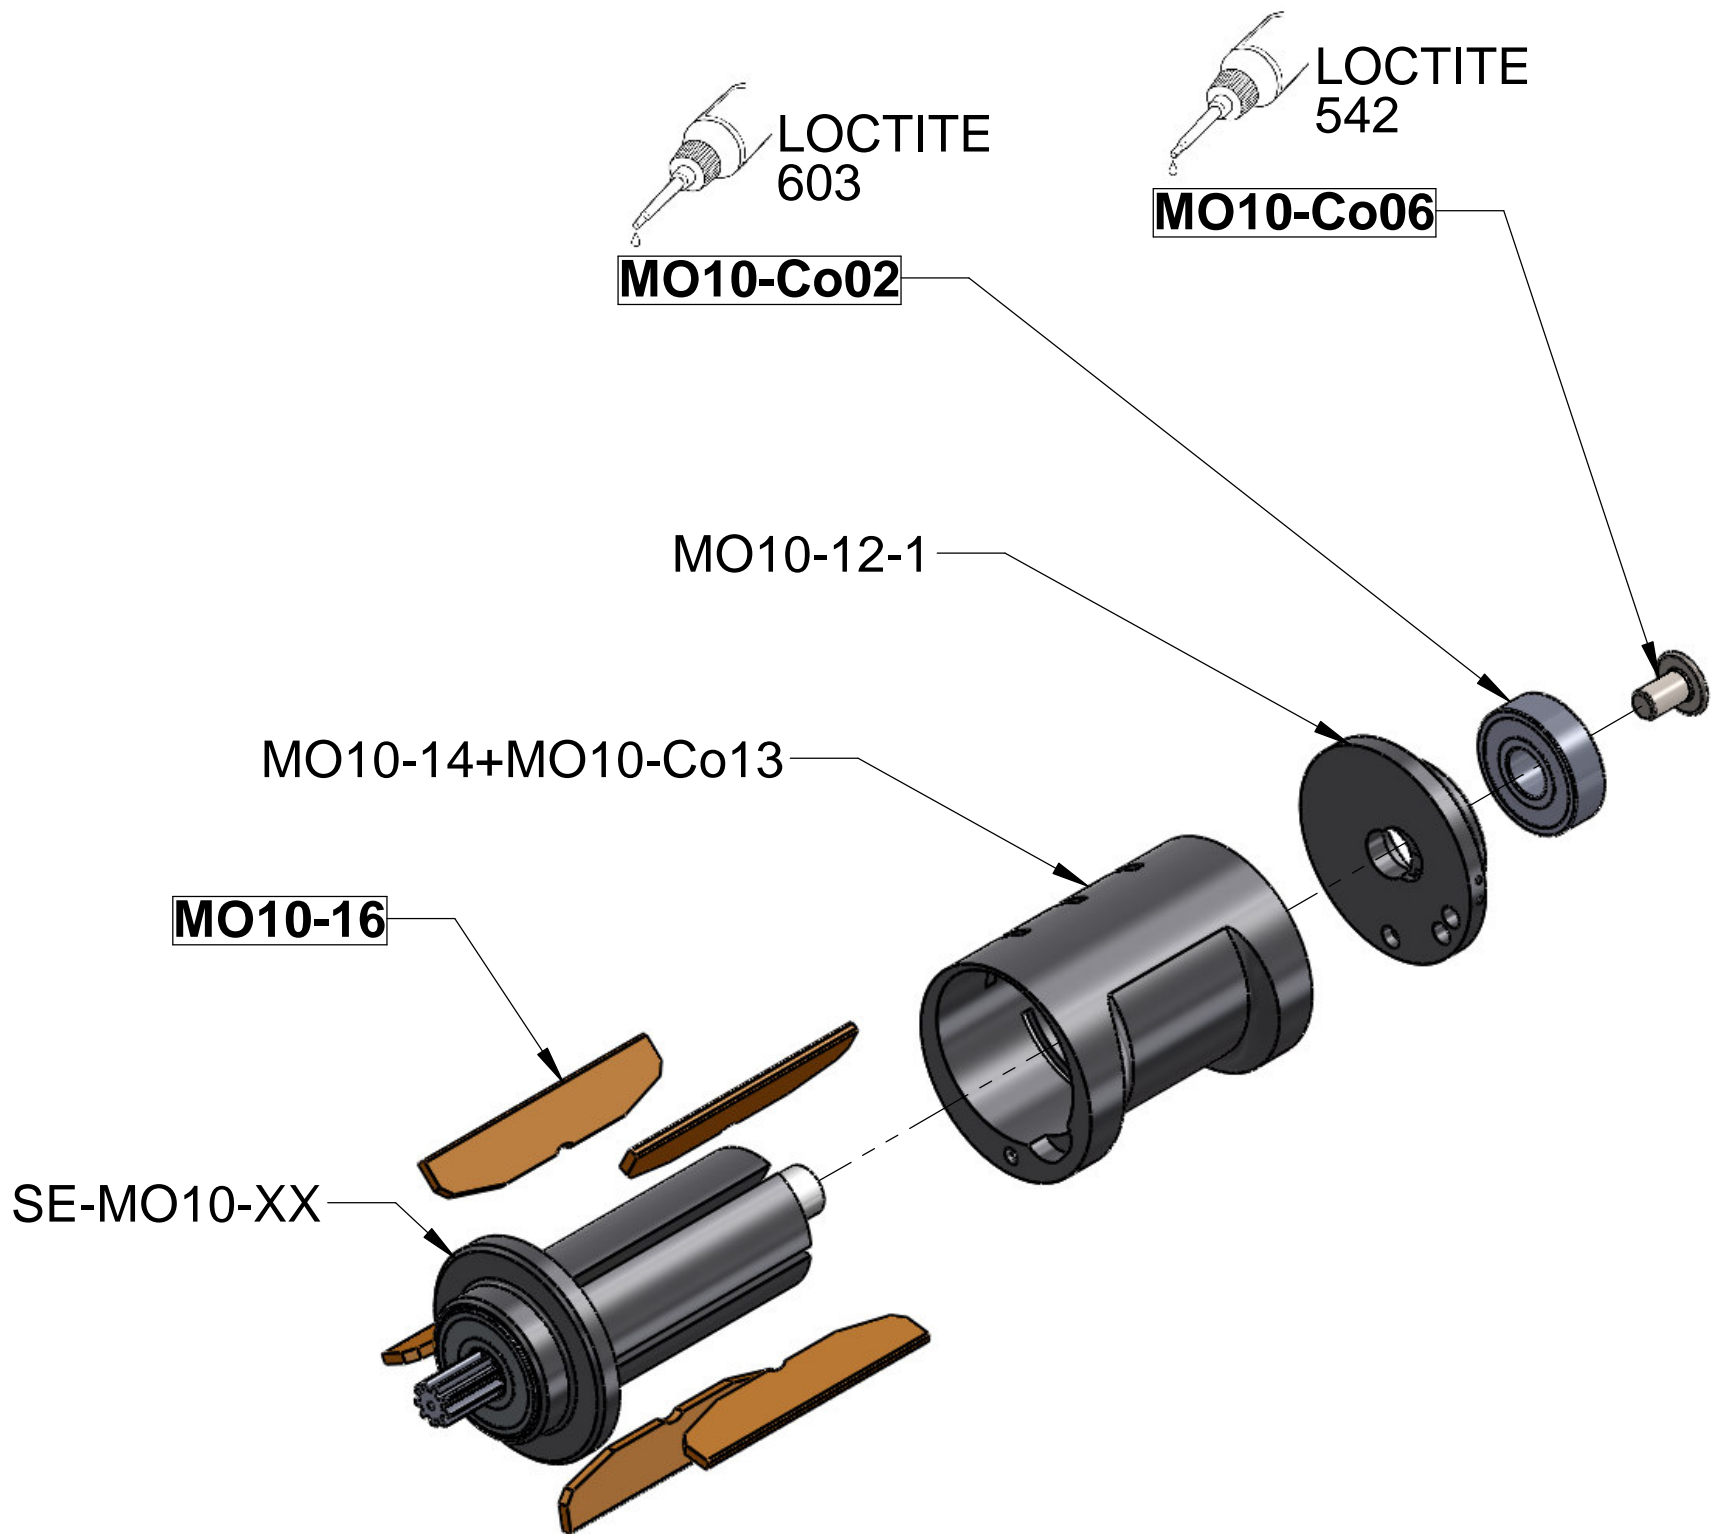

# AC303 MAINTENANCE KIT FOR "10 XT" SERIES

DESIGNATION	QTY
MO10-Co06	2x1=2
MO10-Co02	2x1=2
MO10-16	2x5=10
MO10-Co08	2x2=4
MO10-35	2x1=2
MO10-36	2x1=2
ADIN5417-55	2x1=2
MO10-Co14	2x1=2

1

# MT10 XT

# MT10-PP-XT-X

# SE-MO10-XX