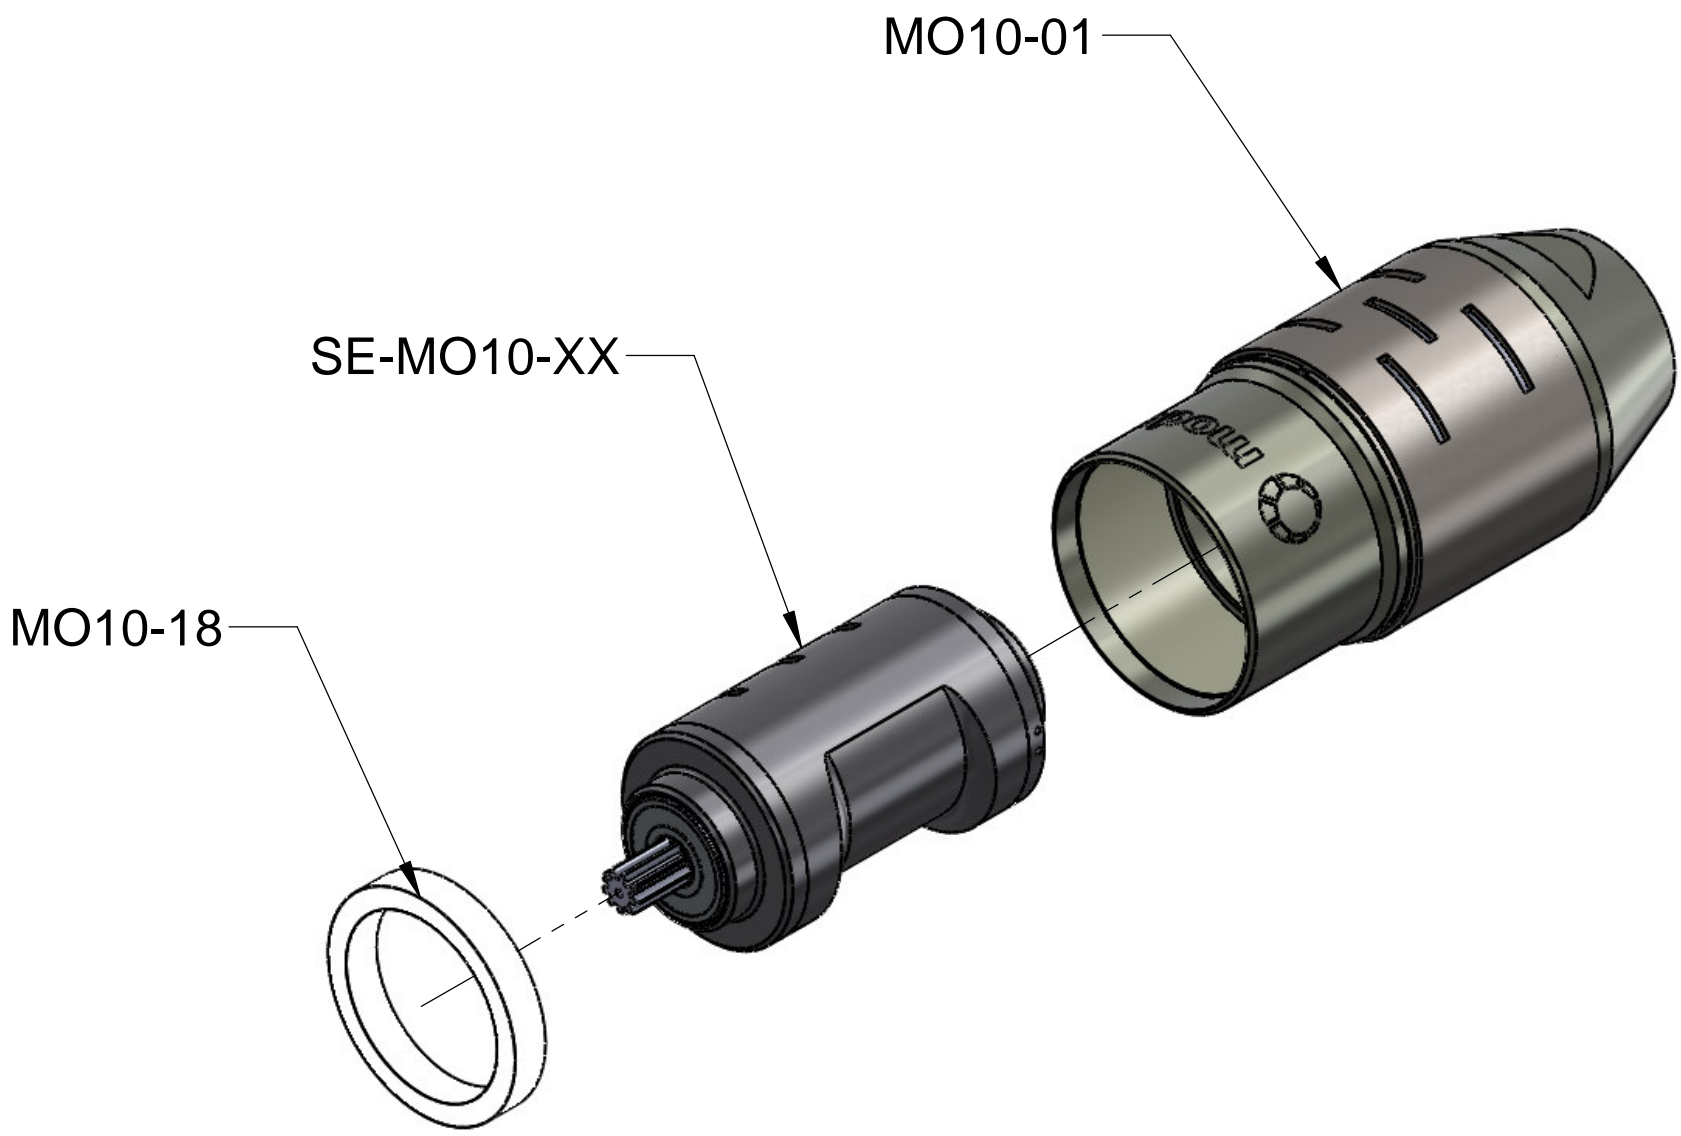

# AC303 MAINTENANCE KIT FOR "10 XT" SERIES

DESIGNATION	QTY
MO10-Co06	2x1=2
MO10-Co02	2x1=2
MO10-16	2x5=10
MO10-Co08	2x2=4
MO10-35	2x1=2
MO10-36	2x1=2
ADIN5417-55	2x1=2
MO10-Co14	2x1=2

1

# MT10 XT

# MT10-PP-XT-X